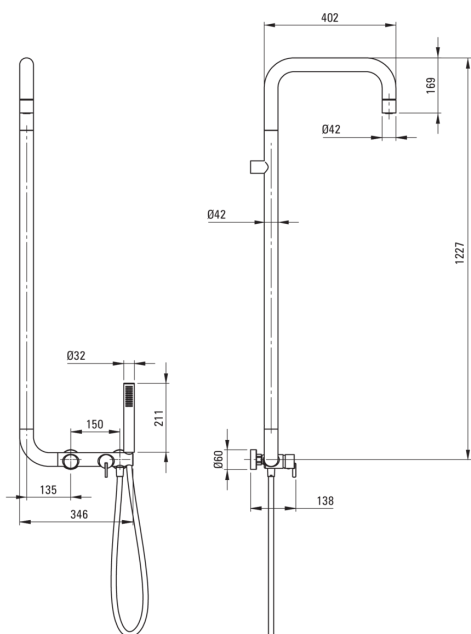

## Shower column, with shower mixer

Product code: NQS\_N4XM

EAN: 5907650818922

Color: nero

Warranty [years]: 5

reddot winner 2024

### Shower overhead

Material	brass
Thickness	42
Diameter [mm]	42
Anti-calc	Yes
Number of functions	1
Stream type	rain

### Hose

Length [mm]	1500
Braid type	not applicable
Braid material	PVC
Anti-twist	1